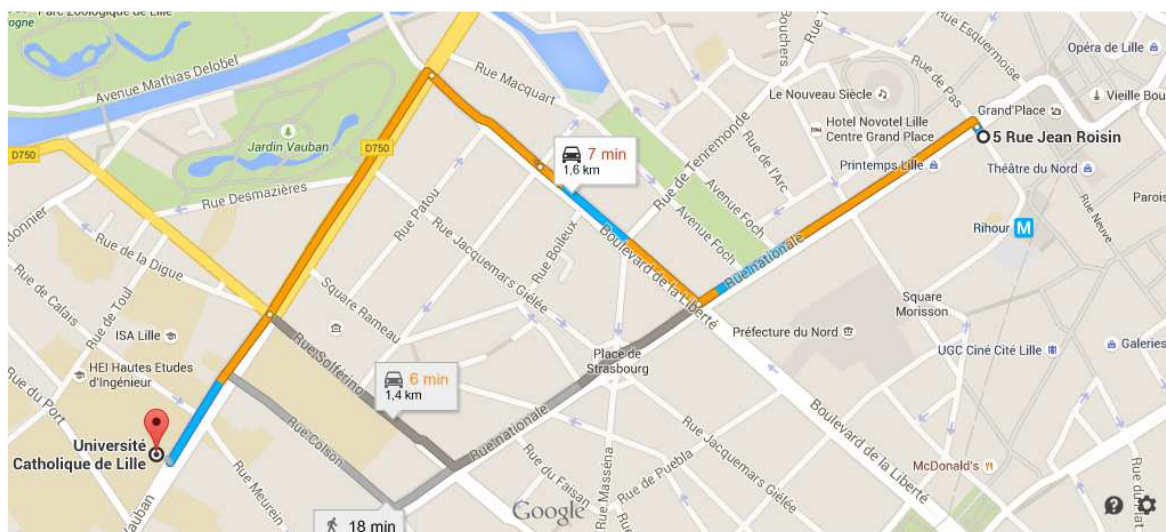

Hôtel Bellevue is located 10-15 minutes' walk from Lille Flandres train station, 15 minutes' walk from Lille Europe train station and 20 minutes' walk from UCL.

*Please use this code **FID** on the website (en haut à droite de la page de recherche de date).*

L'Hôtel Lille Europe is located 2 minutes' walk from Lille Europe train station, 5 minutes' walk from Lille Flandres station and 30 minutes' walk from UCL.

Holiday Inn Express ***

- Address : 75 bis rue Léon Gambetta - 59800 Lille
- Phone : 03 20 42 90 90
- Web site : <https://www.hotel-hiexlillecentre.com/fr/>
- Email : reception@hiexlille.com
- Prices : 100€-140€ breakfast included + tax 1.10 €

Hôtel Holiday Inn Express is located 15 minutes' walk from Lille Flandres train station and 10 minutes' walk from Université Catholique de Lille.

Aparthotel ADAGIO **

- Address : 17 Rue Colson - 59800 Lille
- Phone : 03 20 15 43 43 Fax: 03 20 15 43 01
- Web Site : <https://wwwbeta.adagio-city.com/fr>
- Email : H8411@adagio-city.com
- Prices: Studio 2 pers: 80 to 100 €, Room 4 pers: 100 to 120 € ; Breakfast: 10 €

Accès : Métro ligne 1 - station "République".

This hotel is located 10 minutes' walk from Lille Flandres train station and 20 minutes' walk from UCL.

Première Classe *

- Address : 19 place des Reignaux - 59800 Lille
- Phone : 03 28 36 51 10
- Web site : <https://lille-centre.premiereclasse.com/fr-fr/>
- Email : lille.centre@premiereclasse.fr