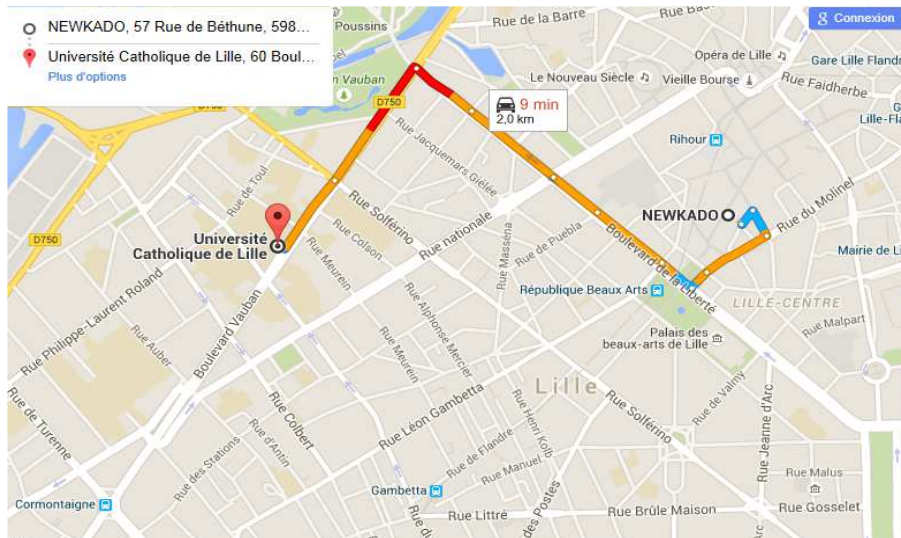

L'Hôtel Lille Europe is located 2 minutes' walk from Lille Europe train station, 5 minutes' walk from Lille Flandres station and 30 minutes' walk from UCL.

Holiday Inn Express ***

- Address : 75 bis rue Léon Gambetta - 59800 Lille
- Phone : 03 20 42 90 90
- Web site : <https://www.hotel-hiexlillecentre.com/fr/>
- Email : reception@hiexlille.com
- Prices : 100€-140€ breakfast included + tax 1.10 €

Best hotel is located 30 minutes' walk from Lille Flandres, and Lille Europe train station and 10 minutes' walk from UCL.

Le Grand Hôtel **

- Address : 51 rue Faidherbe - 59800 Lille
- Phone : 03 20 06 31 57
- Fax: 03 20 06 24 44
- Web Site: <http://www.grandhotellille.com/>
- Email: reservation@grandhotellille.com
- Prices : min. 65 €/maxi 185 € + breakfast : 9.50 € + tax 0.99 €

Grand Hôtel is located 5 minutes' walk from Lille Flandres train station, 10 minutes' walk from Lille Europe train station and 20 minutes' walk from UCL.

Lille City Hôtel**

- Address : 57, rue de Béthune - 59800 Lille
- Phone : 03 20 12 96 96 Fax : 03 20 40 25 87
- Web site : <https://www.lillecityhotel.com/>
- E. Mail contact@lillecityhotel.fr
- Prices : Week : mini : 60 € - maxi : 82 € / Week end : mini : 47,50 € - maxi : 63 € -
Breakfast : 8 € - Tax 0.99 €

Accès : Métro ligne 1 - station "République".

This hotel is located 10 minutes' walk from Lille Flandres train station and 20 minutes' walk from UCL.

Première Classe *

- Address : 19 place des Reignaux - 59800 Lille
- Phone : 03 28 36 51 10
- Web site : <https://lille-centre.premiereclasse.com/fr-fr/>
- Email : lille.centre@premiereclasse.fr