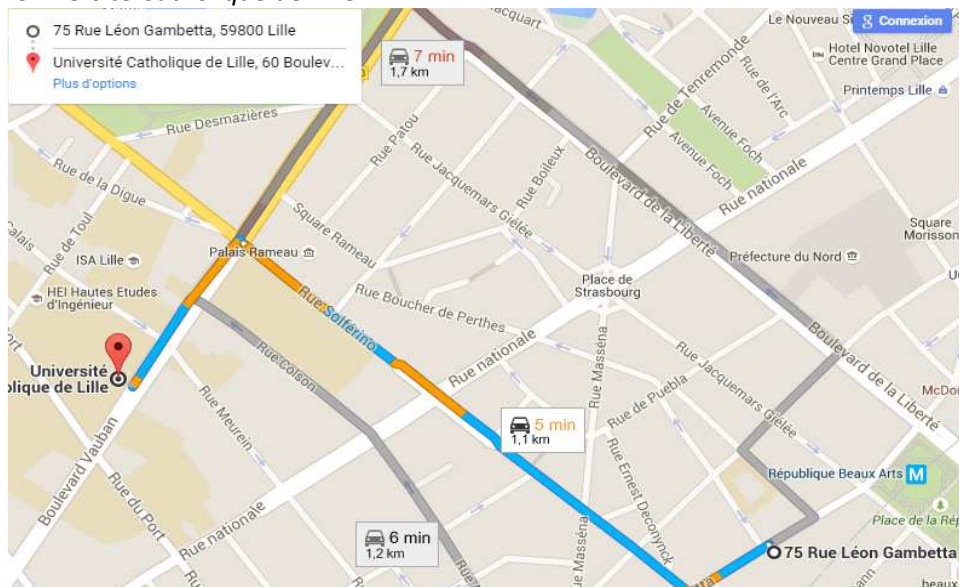

Hôtel Bellevue is located 10-15 minutes' walk from Lille Flandres train station, 15 minutes' walk from Lille Europe train station and 20 minutes' walk from UCL.

*Please use this code **FID** on the website (en haut à droite de la page de recherche de date).*

L'Hôtel Lille Europe is located 2 minutes' walk from Lille Europe train station, 5 minutes' walk from Lille Flandres station and 30 minutes' walk from UCL.

Holiday Inn Express ***

- Address : 75 bis rue Léon Gambetta - 59800 Lille
- Phone : 03 20 42 90 90
- Web site : <https://www.hotel-hiexlillecentre.com/fr/>
- Email : reception@hiexlille.com
- Prices : 100€-140€ breakfast included + tax 1.10 €

Hôtel Holiday Inn Express is located 15 minutes' walk from Lille Flandres train station and 10 minutes' walk from Université Catholique de Lille.

Aparthotel ADAGIO **

- Address : 17 Rue Colson - 59800 Lille
- Phone : 03 20 15 43 43 Fax: 03 20 15 43 01
- Web Site : <https://wwwbeta.adagio-city.com/fr>
- Email : H8411@adagio-city.com
- Prices: Studio 2 pers: 80 to 100 €, Room 4 pers: 100 to 120 € ; Breakfast: 10 €

Accès : Métro ligne 1 - station "République".

This hotel is located 10 minutes' walk from Lille Flandres train station and 20 minutes' walk from UCL.

Première Classe *

- Address : 19 place des Reignaux - 59800 Lille
- Phone : 03 28 36 51 10
- Web site : <https://lille-centre.premiereclasse.com/fr-fr/>
- Email : lille.centre@premiereclasse.fr