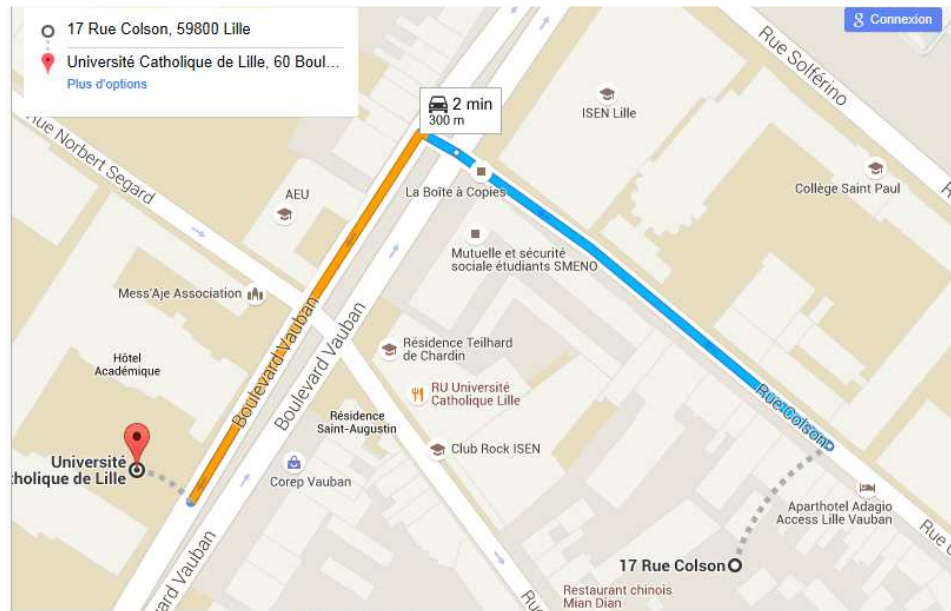

Aparthotel ADAGIO **

- Address : 17 Rue Colson - 59800 Lille
- Phone : 03 20 15 43 43 Fax: 03 20 15 43 01
- Web Site : <https://wwwbeta.adagio-city.com/fr>
- Email : H8411@adagio-city.com
- Prices: Studio 2 pers: 80 to 100 €, Room 4 pers: 100 to 120 € ; Breakfast: 10 €

Adagio City Apartment Hotel is located 5 minutes' walk from the university.