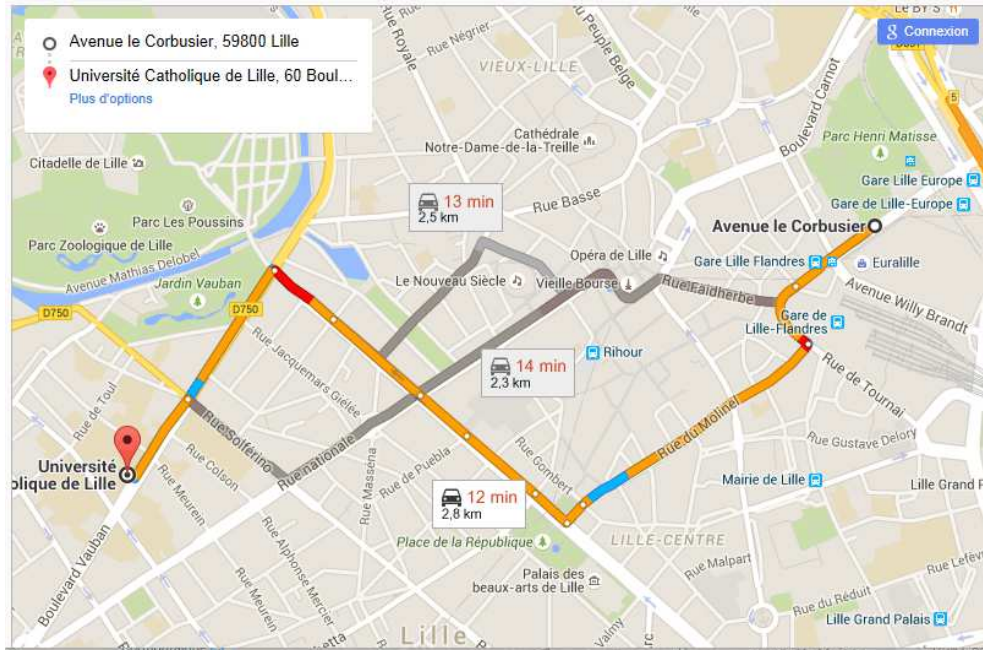

Hôtel Bellevue is located 10-15 minutes' walk from Lille Flandres train station, 15 minutes' walk from Lille Europe train station and 20 minutes' walk from UCL.

*Please use this code **FID** on the website (en haut à droite de la page de recherche de date).*

L'Hôtel Lille Europe is located 2 minutes' walk from Lille Europe train station, 5 minutes' walk from Lille Flandres station and 30 minutes' walk from UCL.

Holiday Inn Express ***

- Address : 75 bis rue Léon Gambetta - 59800 Lille
- Phone : 03 20 42 90 90
- Web site : <https://www.hotel-hiexlillecentre.com/fr/>
- Email : reception@hiexlille.com
- Prices : 100€-140€ breakfast included + tax 1.10 €

Hôtel Holiday Inn Express is located 15 minutes' walk from Lille Flandres train station and 10 minutes' walk from Université Catholique de Lille.

Aparthotel ADAGIO **

- Address : 17 Rue Colson - 59800 Lille
- Phone : 03 20 15 43 43 Fax: 03 20 15 43 01
- Web Site : <https://wwwbeta.adagio-city.com/fr>
- Email : H8411@adagio-city.com
- Prices: Studio 2 pers: 80 to 100 €, Room 4 pers: 100 to 120 € ; Breakfast: 10 €

Accès : Métro ligne 1 - station "République".

This hotel is located 10 minutes' walk from Lille Flandres train station and 20 minutes' walk from UCL.

Première Classe *

- Address : 19 place des Reignaux - 59800 Lille
- Phone : 03 28 36 51 10
- Web site : <https://lille-centre.premiereclasse.com/fr-fr/>
- Email : lille.centre@premiereclasse.fr