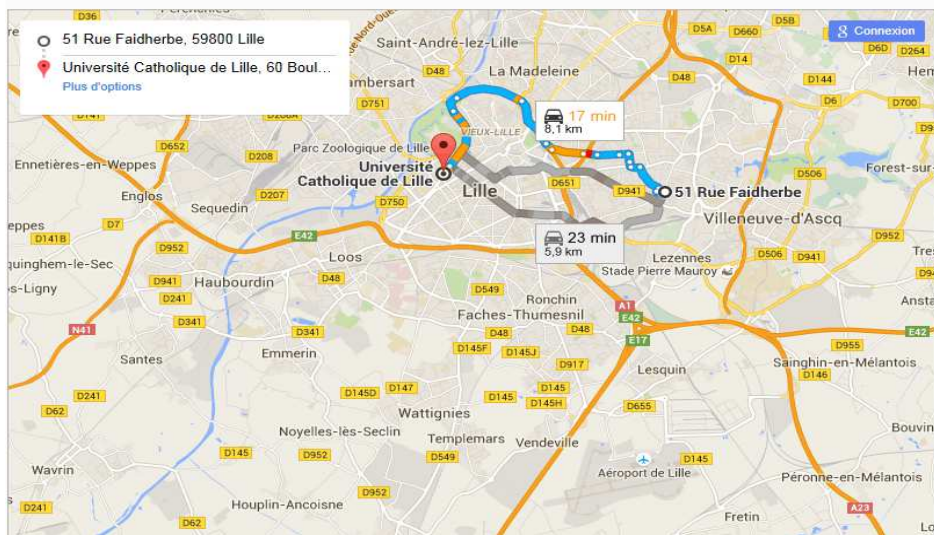

Le Grand Hôtel **

- Address : 51 rue Faidherbe - 59800 Lille
- Phone : 03 20 06 31 57
- Fax: 03 20 06 24 44
- Web Site: <http://www.grandhotellille.com/>
- Email: reservation@grandhotellille.com
- Prices : min. 65 €/maxi 185 € + breakfast : 9.50 € + tax 0.99 €

Grand Hôtel is located 5 minutes' walk from Lille Flandres train station, 10 minutes' walk from Lille Europe train station and 20 minutes' walk from UCL.