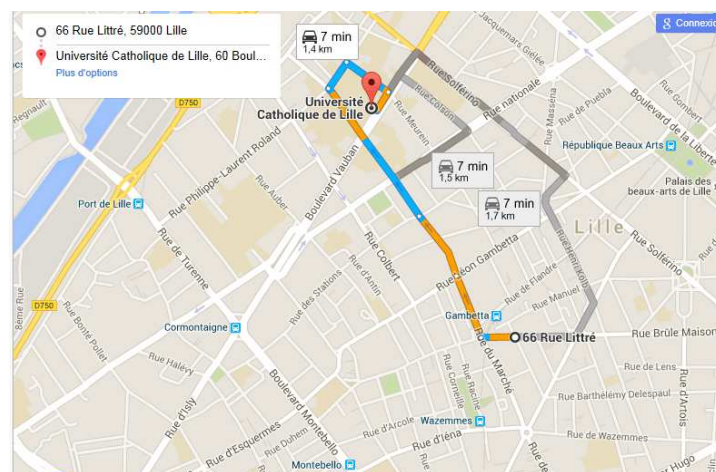

Britt Hôtel **

- Address: 66 rue Littré - 59800 Lille
- Phone: 03 20 54 00 02
- Web site: www.lille-centre.brithotel.fr
- Email: lille-centre@brithotel.fr
- Prices: **With "Université Catholique", for 2023**
  - **B&B forfait** (from Monday to Sunday): Single room: 86 €, double room: 98.50€, breakfast included.
  - **Week forfait** (from Monday to Thursday), Breakfast and dinner included: Single room: 97 € ; double room: 137 €

Best hotel is located 30 minutes' walk from Lille Flandres, and Lille Europe train station and 10 minutes' walk from UCL.